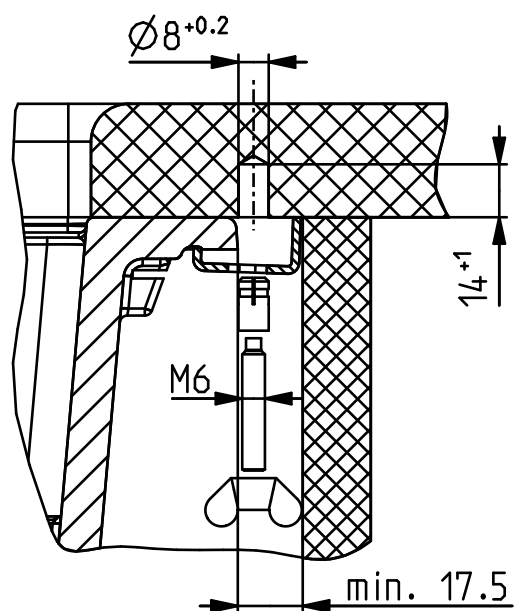

Installation into a cabinet with a mask - use of accessories 2 x 1135533 (not included)
 Vgradnja v omarico z masko - uporaba pribora 2 x 1135533 (ni priložen)

Cut-out 730x430-R8 G-U

Scale: 1:5

Format: A4