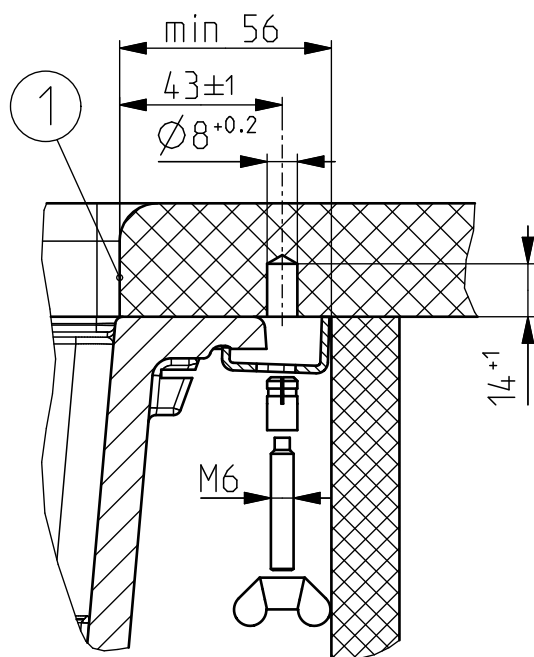

Installation into a cabinet with a mask - use of accessories 2 x 1135533 (not included)  
 Vgradnja v omarico z masko - uporaba pribora 2 x 1135533 (ni priložen)

Cut-out ATROX 50 U

Scale: 1:5

Format: A4

19.08.2020