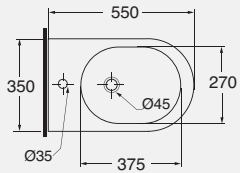

DESCRIZIONE

Bidet monoforo H 48.
Completo di kit di fissaggio cod.VFV
cod. NUV 500/48 - kg. 28,00

DESCRIPTION

H 48 one-hole bidet. Provided with
cod. VFV fixing kit
cod. NUV 500/48 - kg 28,00

DESCRIZIONE

Vaso H 48 con scarico a parete trasformabile a pavimento tramite curva tecnica in plastica cod.CVT. Completo di kit di fissaggio cod.VFV
cod. NUV 100/48 - kg. 35,00

DESCRIPTION

NUV 100N/48H 48 wall trap wc fixing kit, convertible into floor trap with cod. CVT plastic technical bend. Provided with cod. VFV
cod. NUV 100/48 - kg. 35,00

DESCRIZIONE

Vasca da bagno Nuvola
cm. 190x90xh60
cod. NUV 112- kg. 69,00

DESCRIPTION

Nuvola bath-tub
190x90xh60 cm
cod. NUV 112 - kg. 69,00